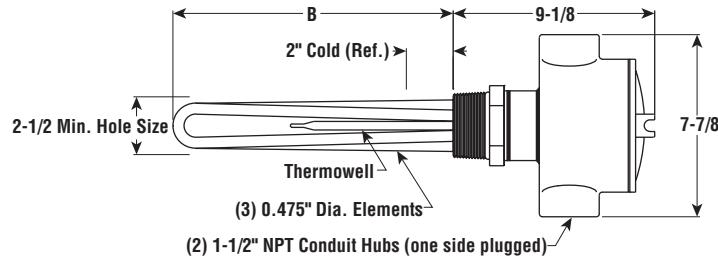

E2 — Dimensions (Inches)

FASTShip

Same-day shipping on stock item orders received before 4 pm CST.
3-day shipping on assembly-stock items.

Specifications and Ordering Information